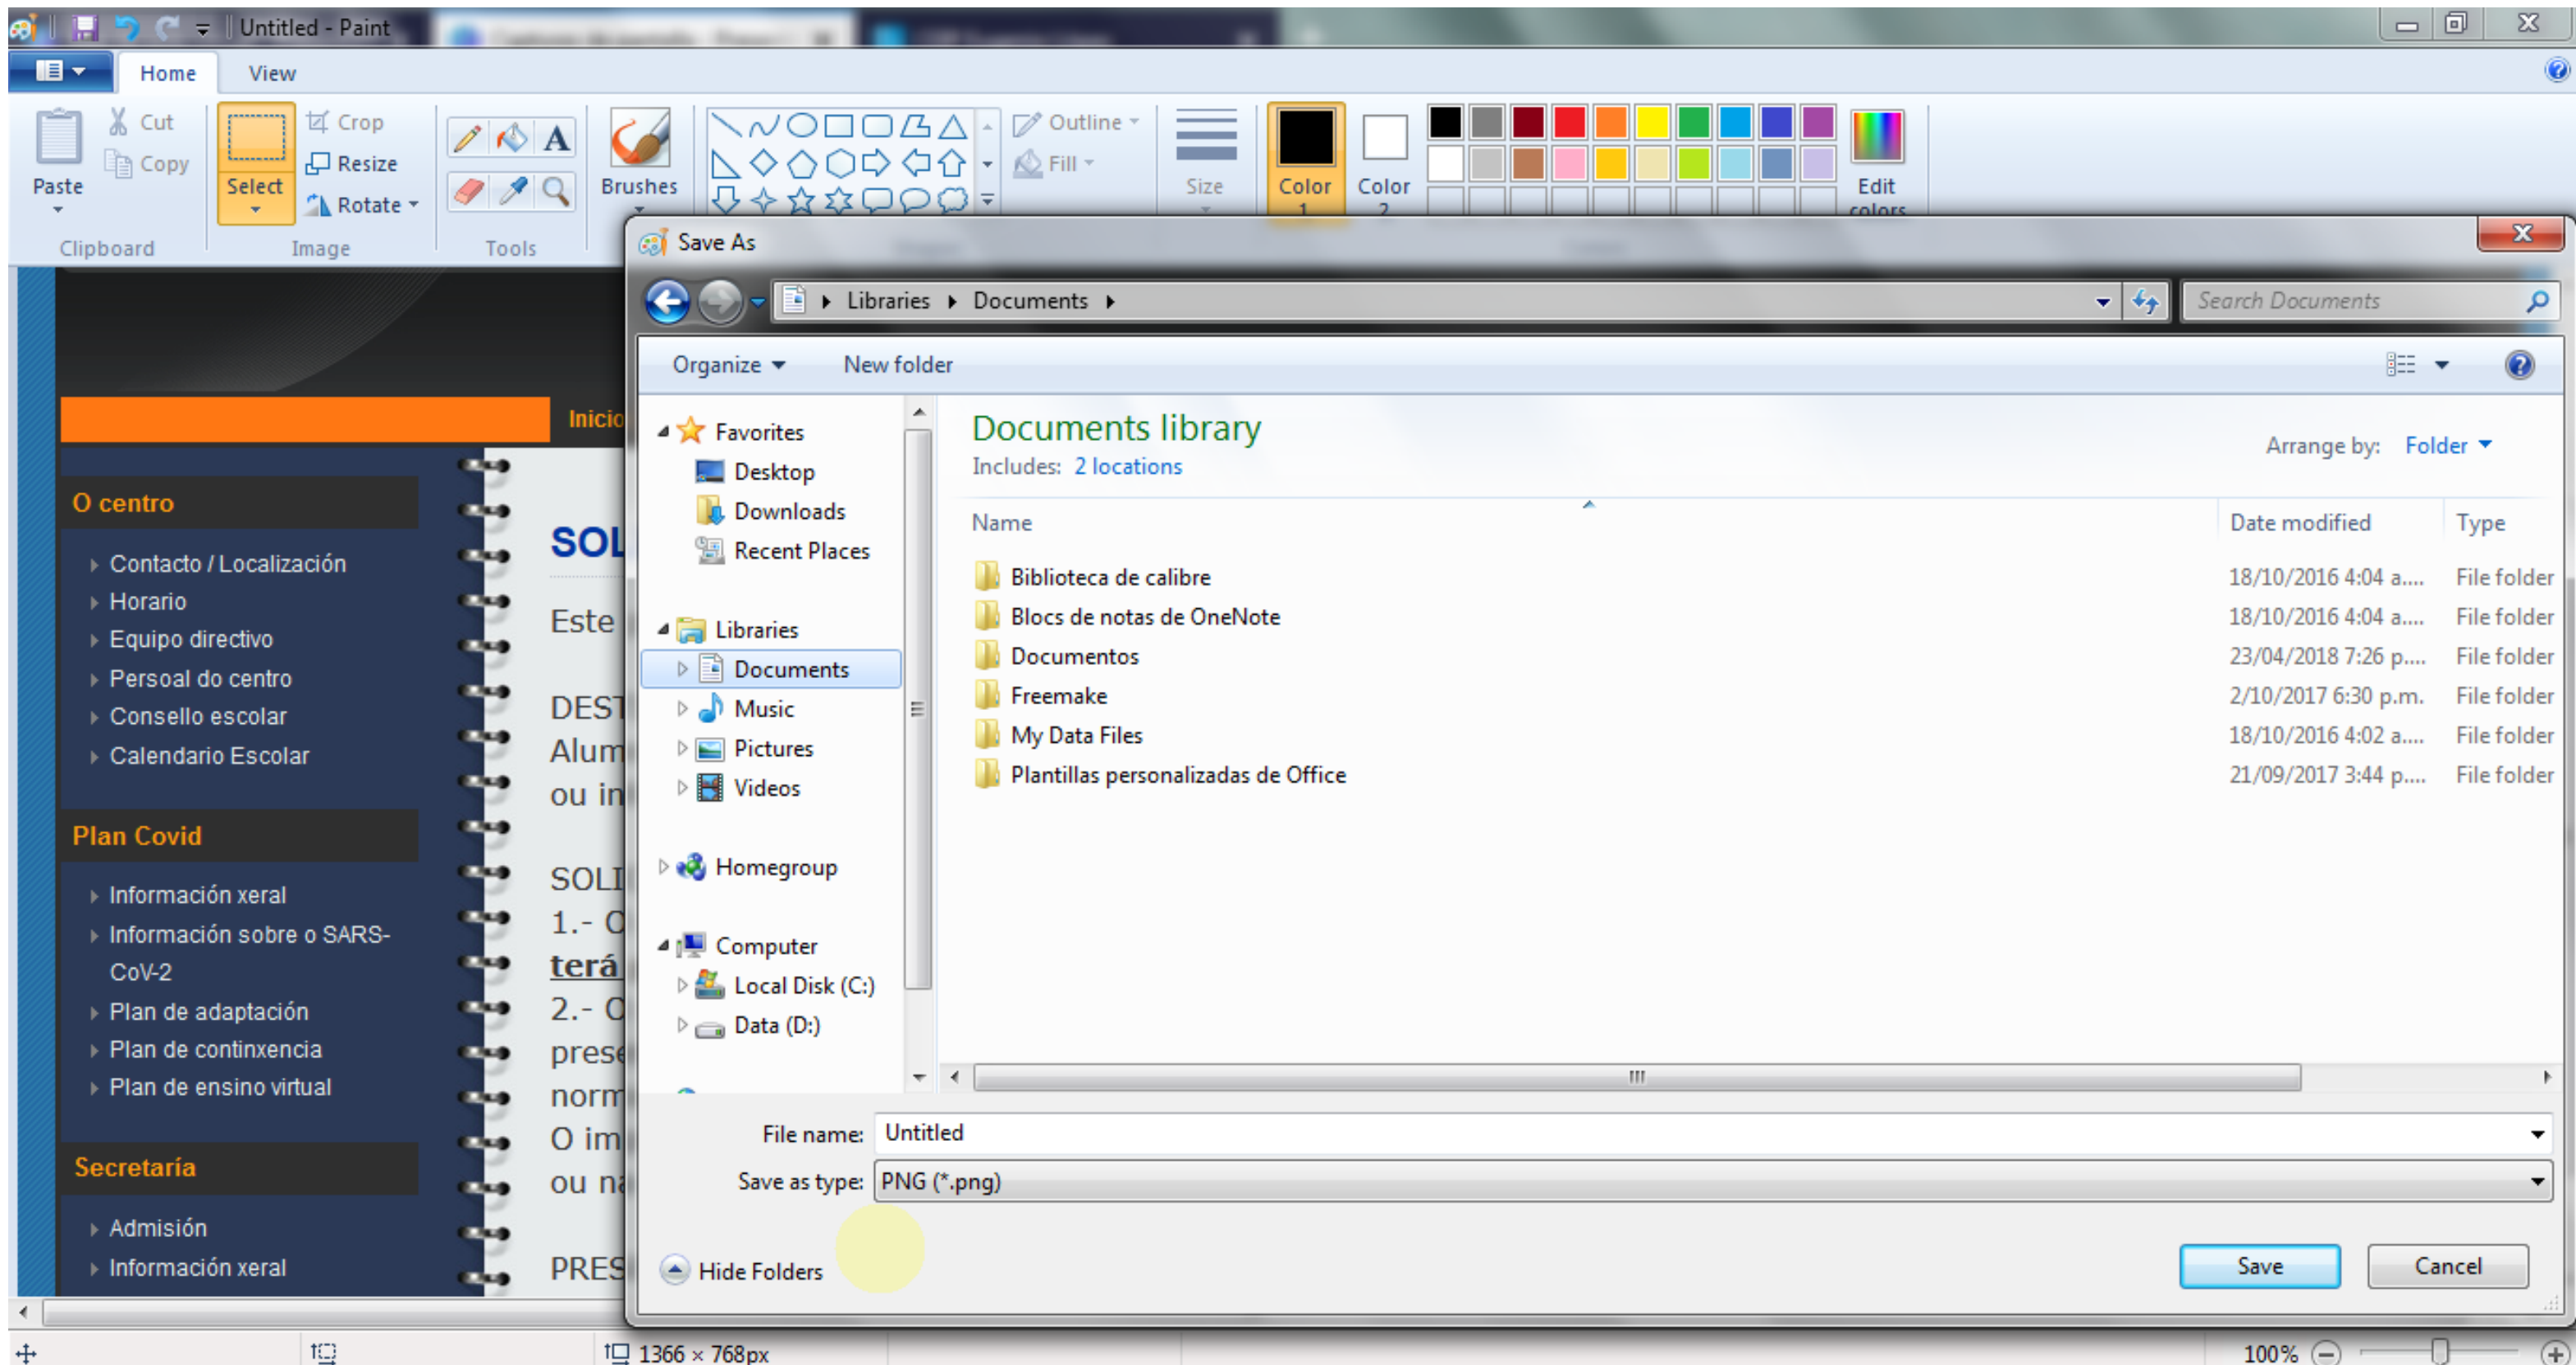

Elixo onde quero gardala, póñolle un nome e doulle a gardar de novo.