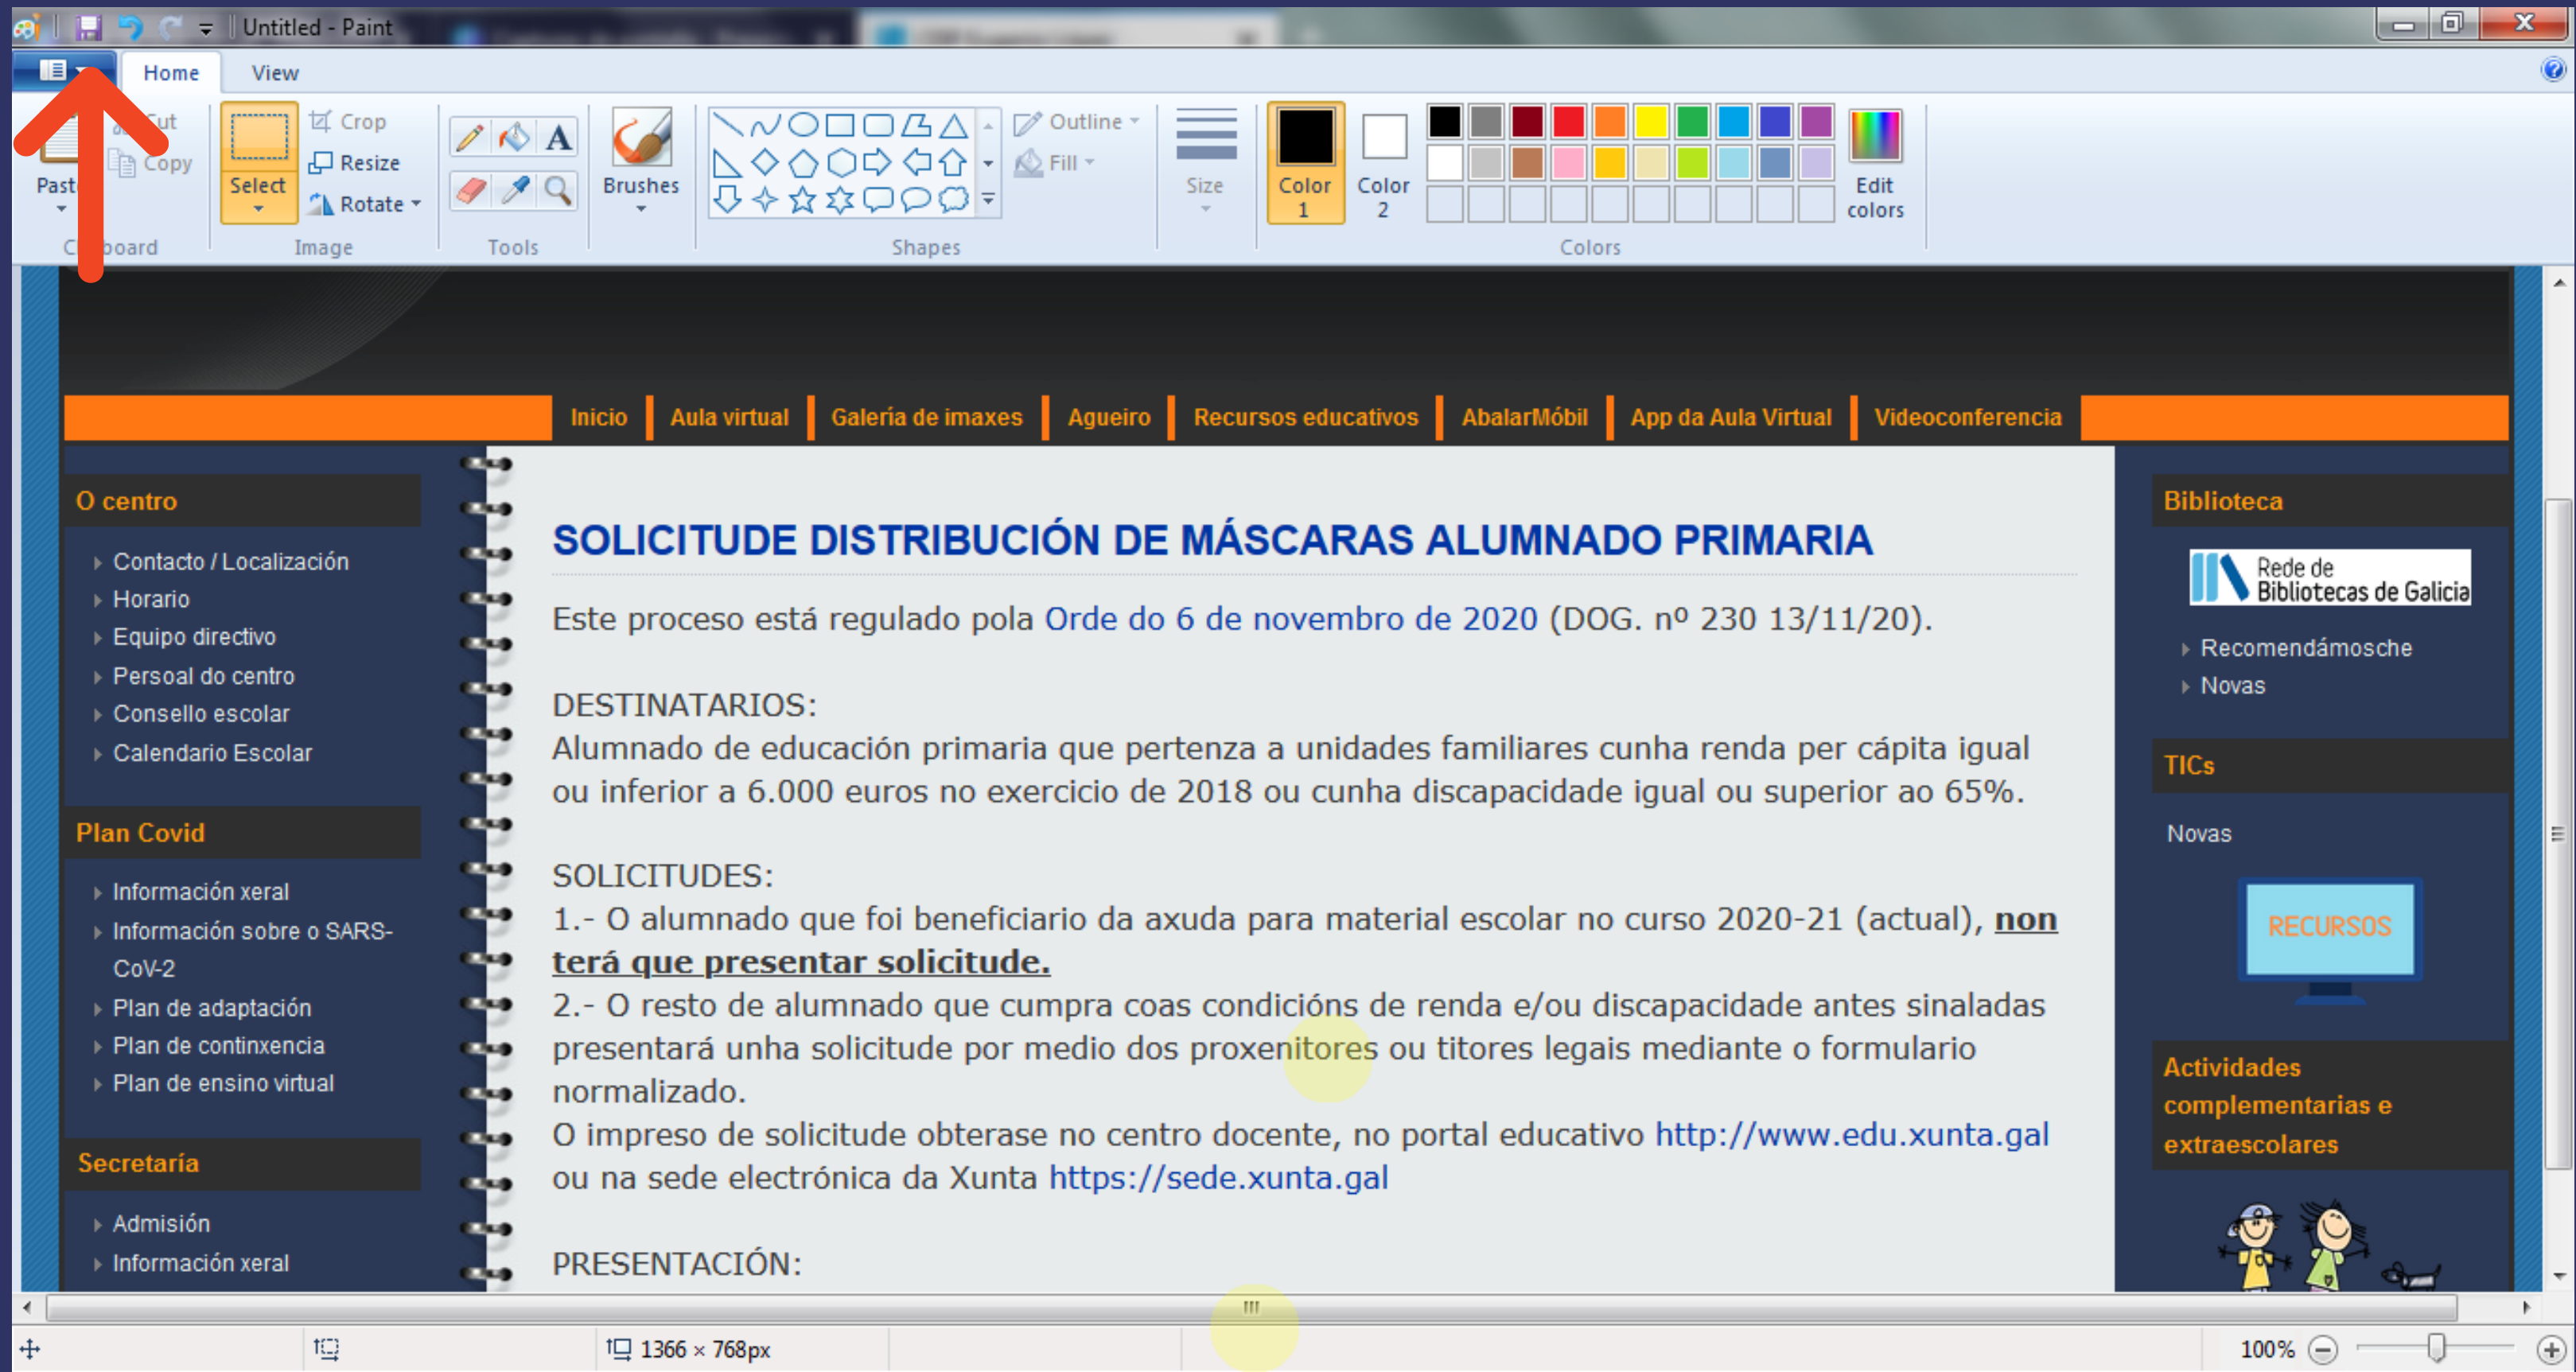

Nesta ferramenta podó recortar a foto ao meu gusto.
Cando a teña, doulle a gardar.